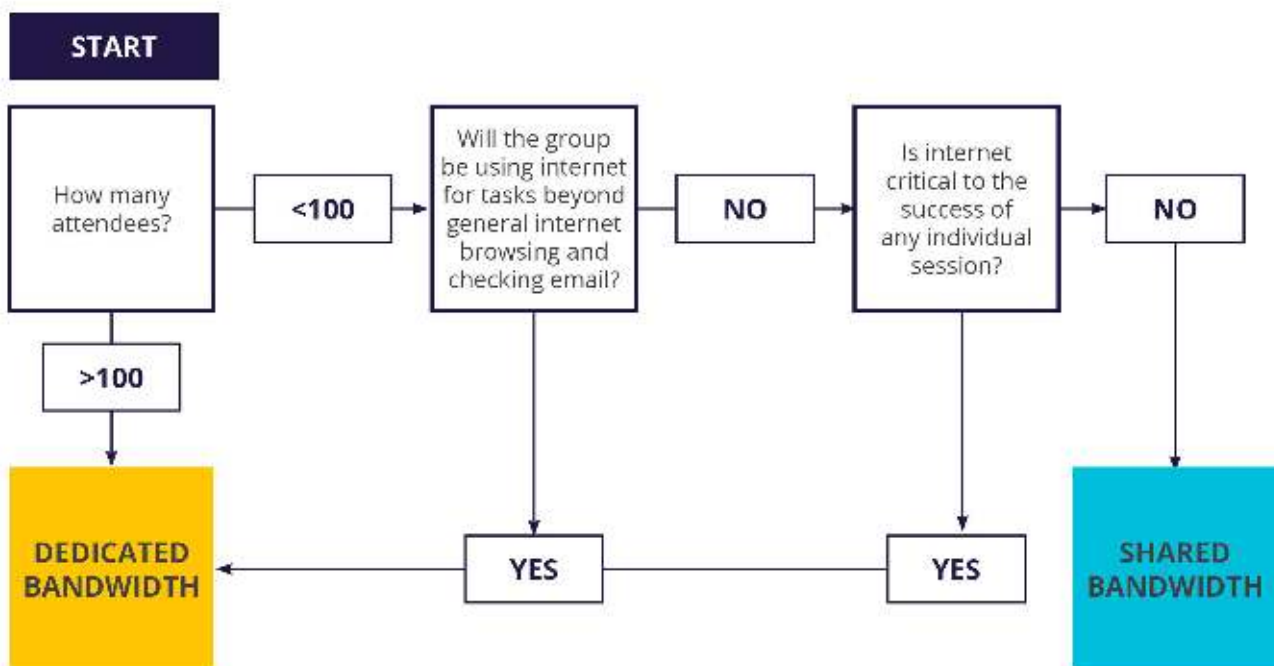

Internet Connection Services

Give attendees the fast, reliable internet they've come to expect with Internet service at Encore. From participants checking email to presenters polling the audience to live streaming a presentation, we'll ensure your participants, and especially your VIPs and presenters, stay connected throughout their event experience.

- > **On-site support from certified Encore technicians**
- > **Network infrastructure support coordinated with the venue's third-party provider**
- > **Learn from your event with post-show review and analytics***

*Subject to availability from the third-party provider.

Internet Options

Successful event internet requires advanced planning. Determine your bandwidth needs with the Encore Bandwidth Calculator at encoreglobal.com/bandwidth-calculator/ and by following the below flowchart.

Custom configurations are also available; please contact your Encore representative for more details.