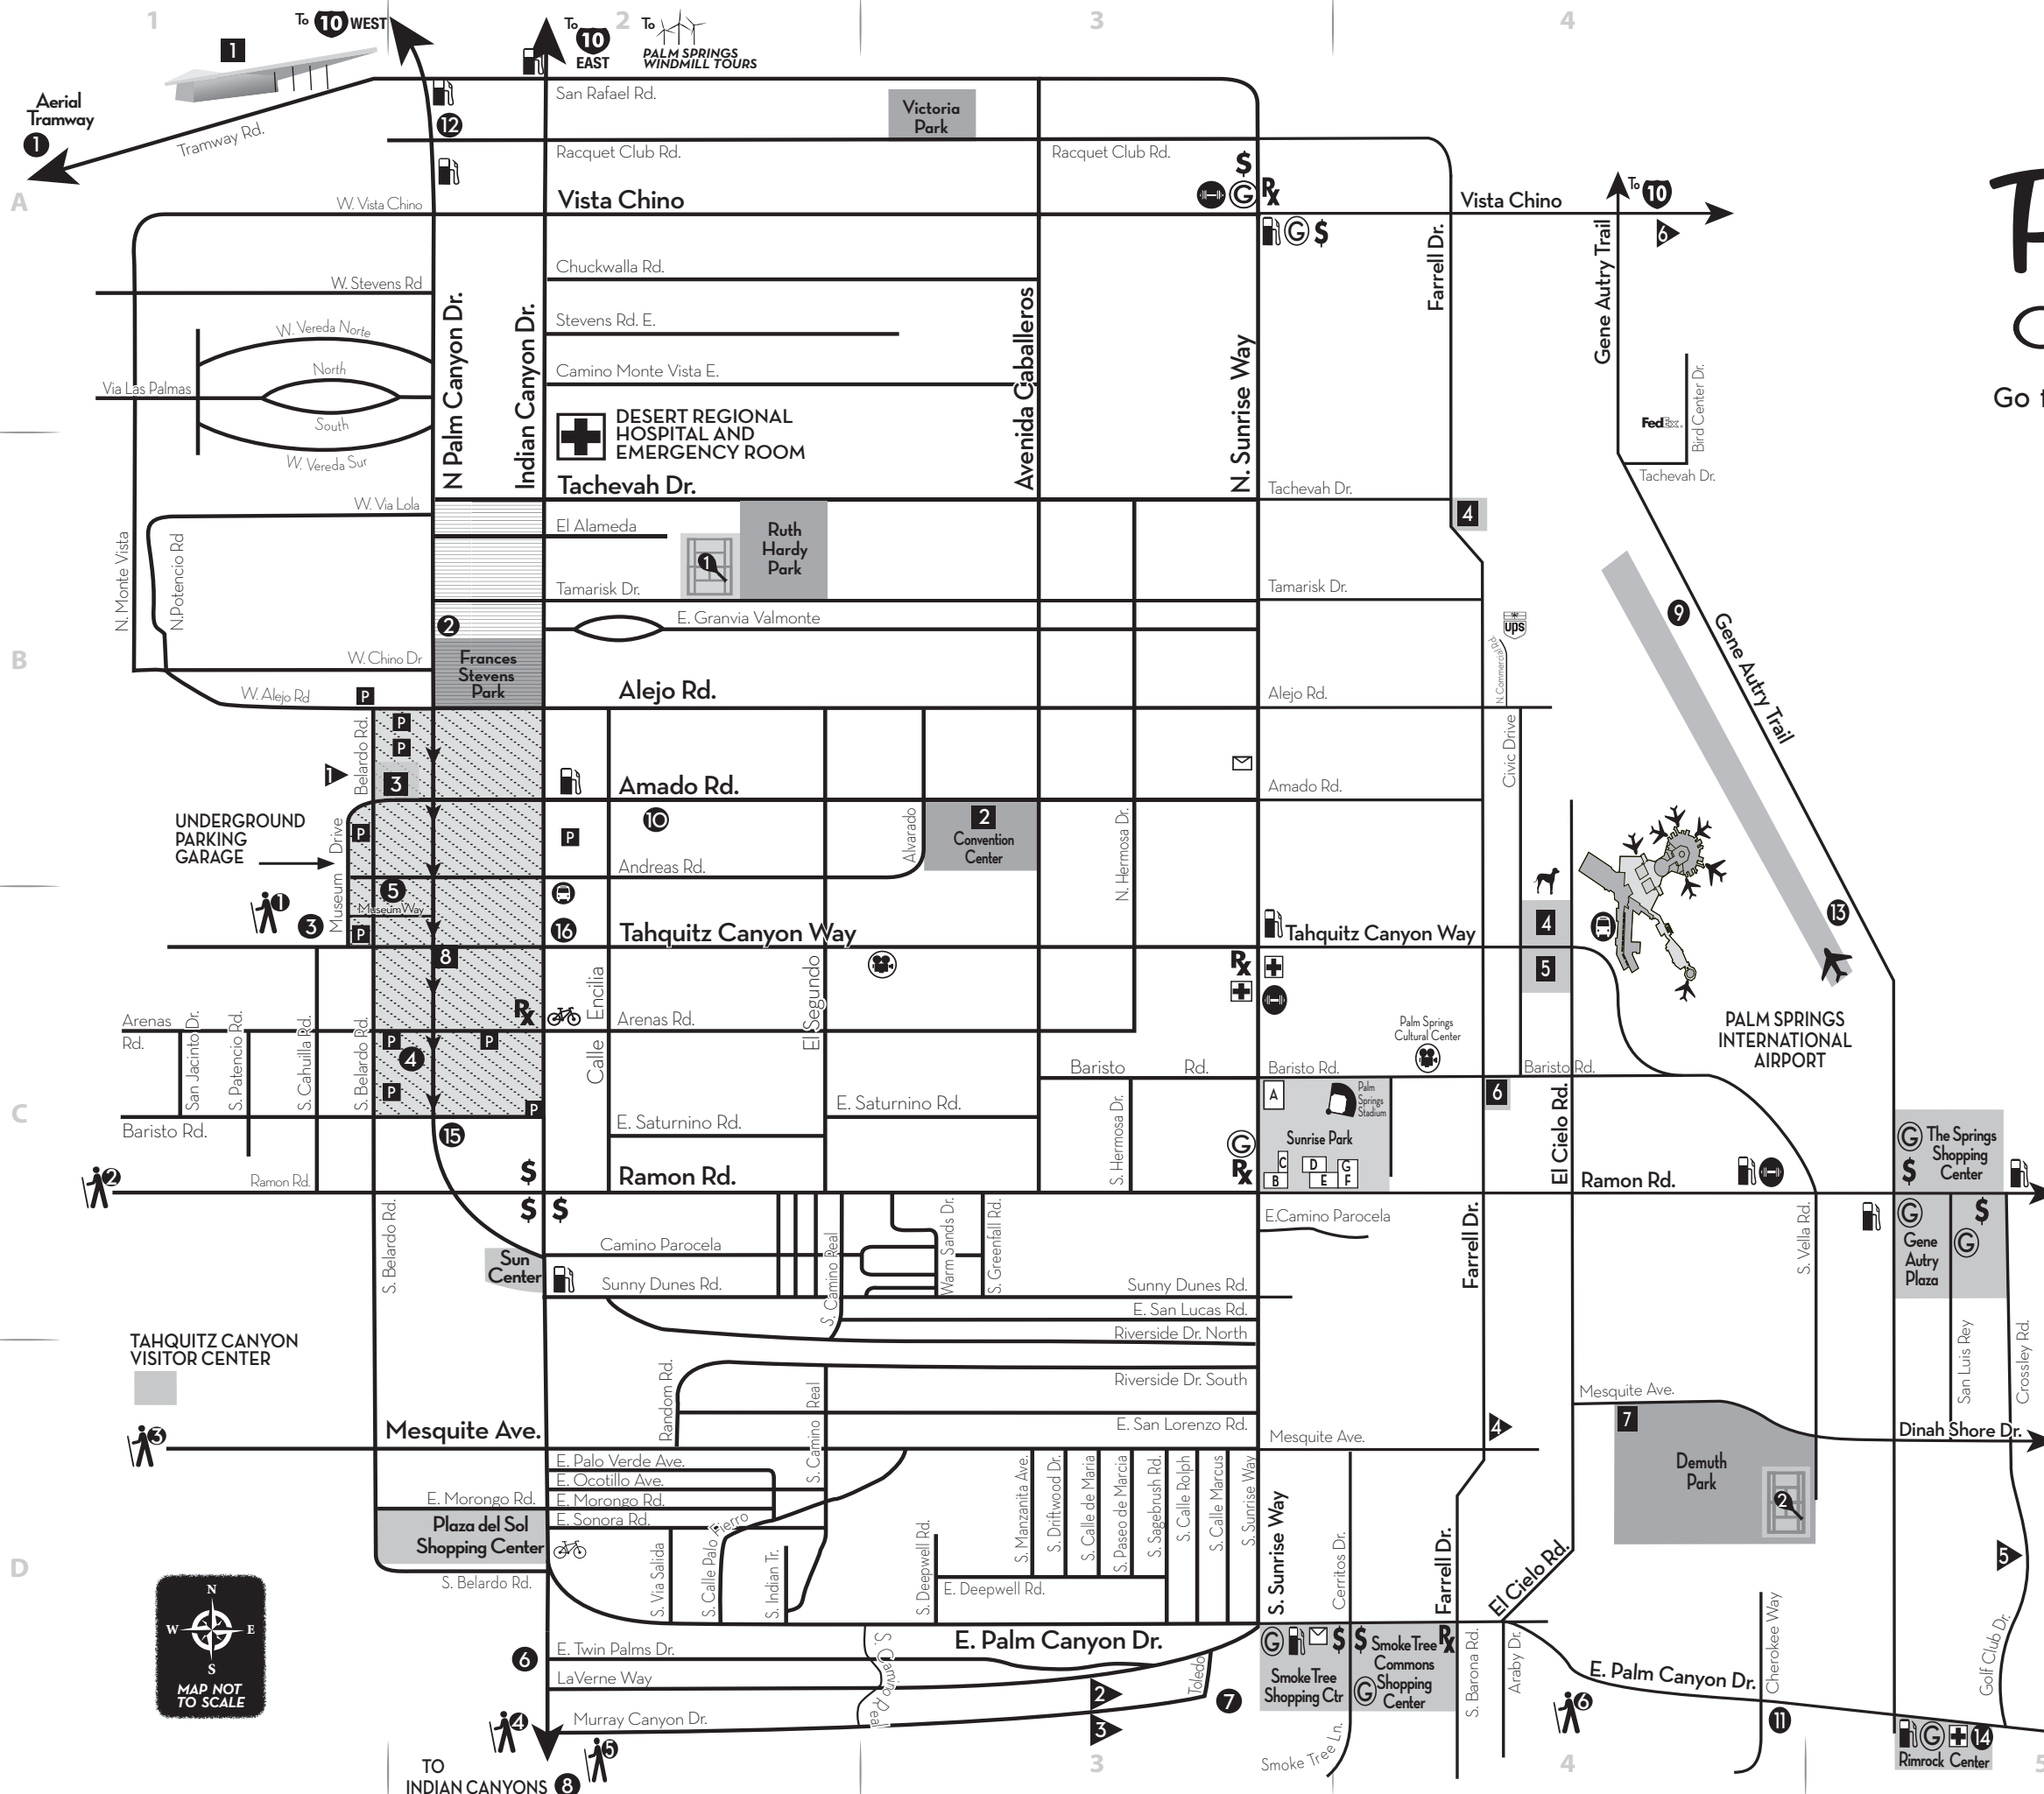

### PLACES OF INTEREST

- 1 Visitor Information Center (A1)
- 2 Convention Center (B3)
- 3 Chamber of Commerce (B1)
- 4 City Hall (C4)
- 5 Police Station (C4)
- 6 AAA (C4)
- 7 Demuth Community Center (D4)
- 8 Welwood Murray Memorial Library (C2)

### ATTRACTIONS

- 1 Aerial Tramway (A1)
- 2 Palm Canyon Theater (B2)
- 3 Art Museum & Annenberg Theater (B1)
- 4 Palm Springs Historical Society (C1)
- 5 Downtown Park and Forever Marilyn statue (B1)
- 6 Moorten Botanical Gardens (D2)
- 7 Smoketree Stables (D3)
- 8 Indian Canyons & Trading Post (D2)
- 9 Air Museum (B4)
- 10 Agua Caliente Casino Palm Springs (B2)
- 11 Backstreet Art District (D4)
- 12 Escape Room Palm Springs (A1)
- 13 Palm Springs Biplanes (B4)
- 14 Celebrity Tours (D5)
- 15 Architecture & Design Center (C1)
- 16 Agua Caliente Cultural Plaza - Opening Soon (C2)

### TRAIL HEADS

- 1 Museum Trail (C1)
- 2 North Lykken Trail (C1)
- 3 Tahquitz Canyon Trail (D1)
- 4 South Lykken Trail (D2)
- 5 Garstin Trail (D2)
- 6 Araby Trail (D4)

TO INDIAN CANYONS