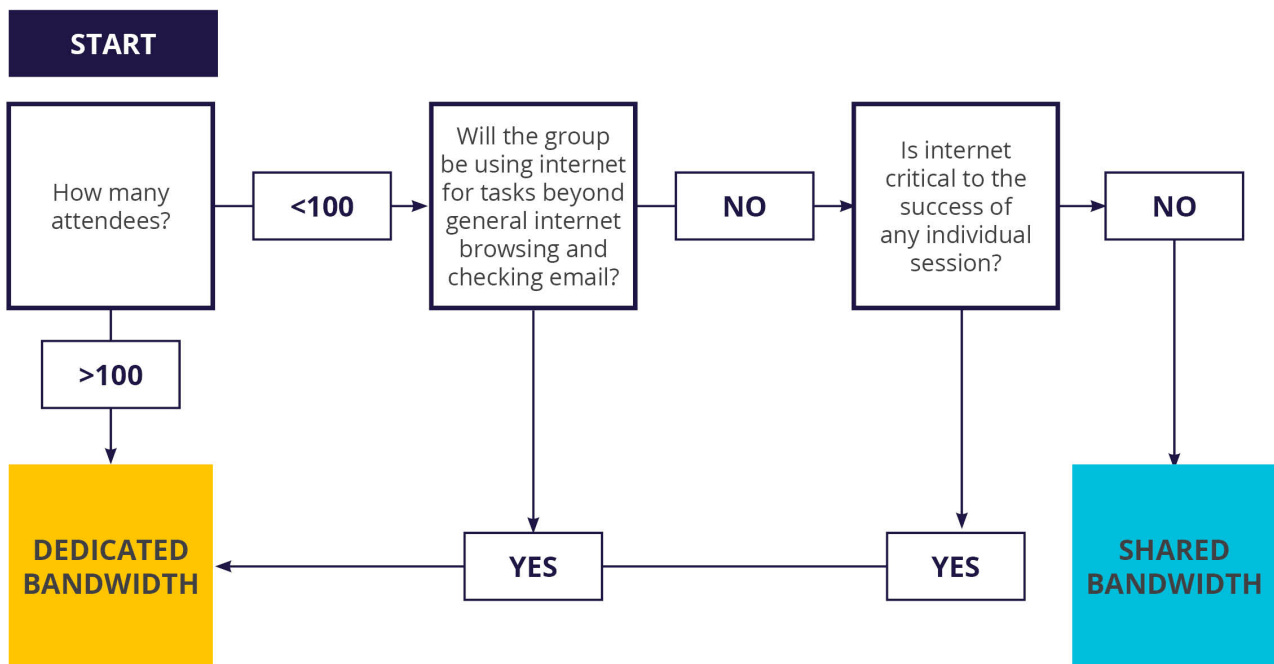

Internet Connection Services

Give attendees the fast, reliable internet they've come to expect with Internet service at Encore. From participants checking email to presenters polling the audience to live streaming a presentation, we'll ensure your participants, and especially your VIPs and presenters, stay connected throughout their event experience.

- > **On-site support from certified Encore technicians**
- > **Network infrastructure support coordinated with the venue's third-party provider**
- > **Learn from your event with post-show review and analytics***

*Subject to availability from the third-party provider.

Internet Options

Successful event internet requires advanced planning. Determine your bandwidth needs with the Encore Bandwidth Calculator at encoreglobal.com/bandwidth-calculator/ and by following the below flowchart.

Custom configurations are also available; please contact your Encore representative for more details.