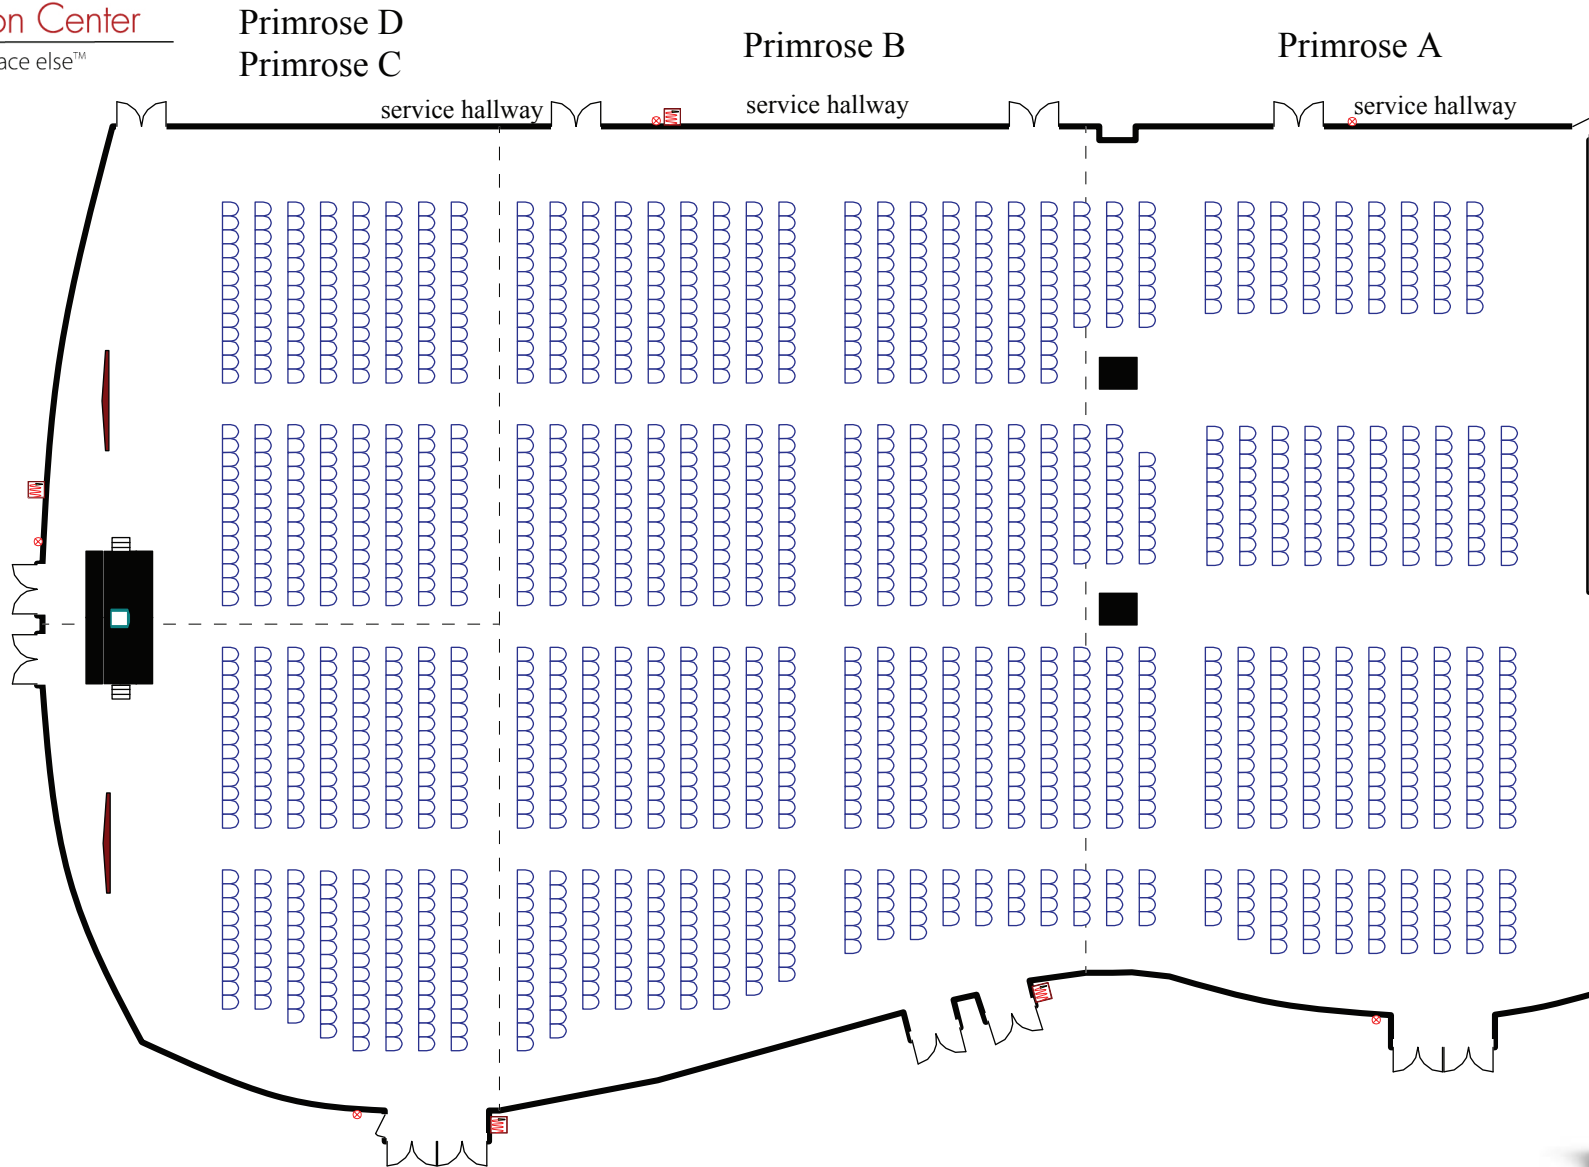

Convention Center

Like no place else™

Primrose Ballroom

Theater Style
Seating for 1620

P: 800-333-7535 - www.PalmSpringsCC.com