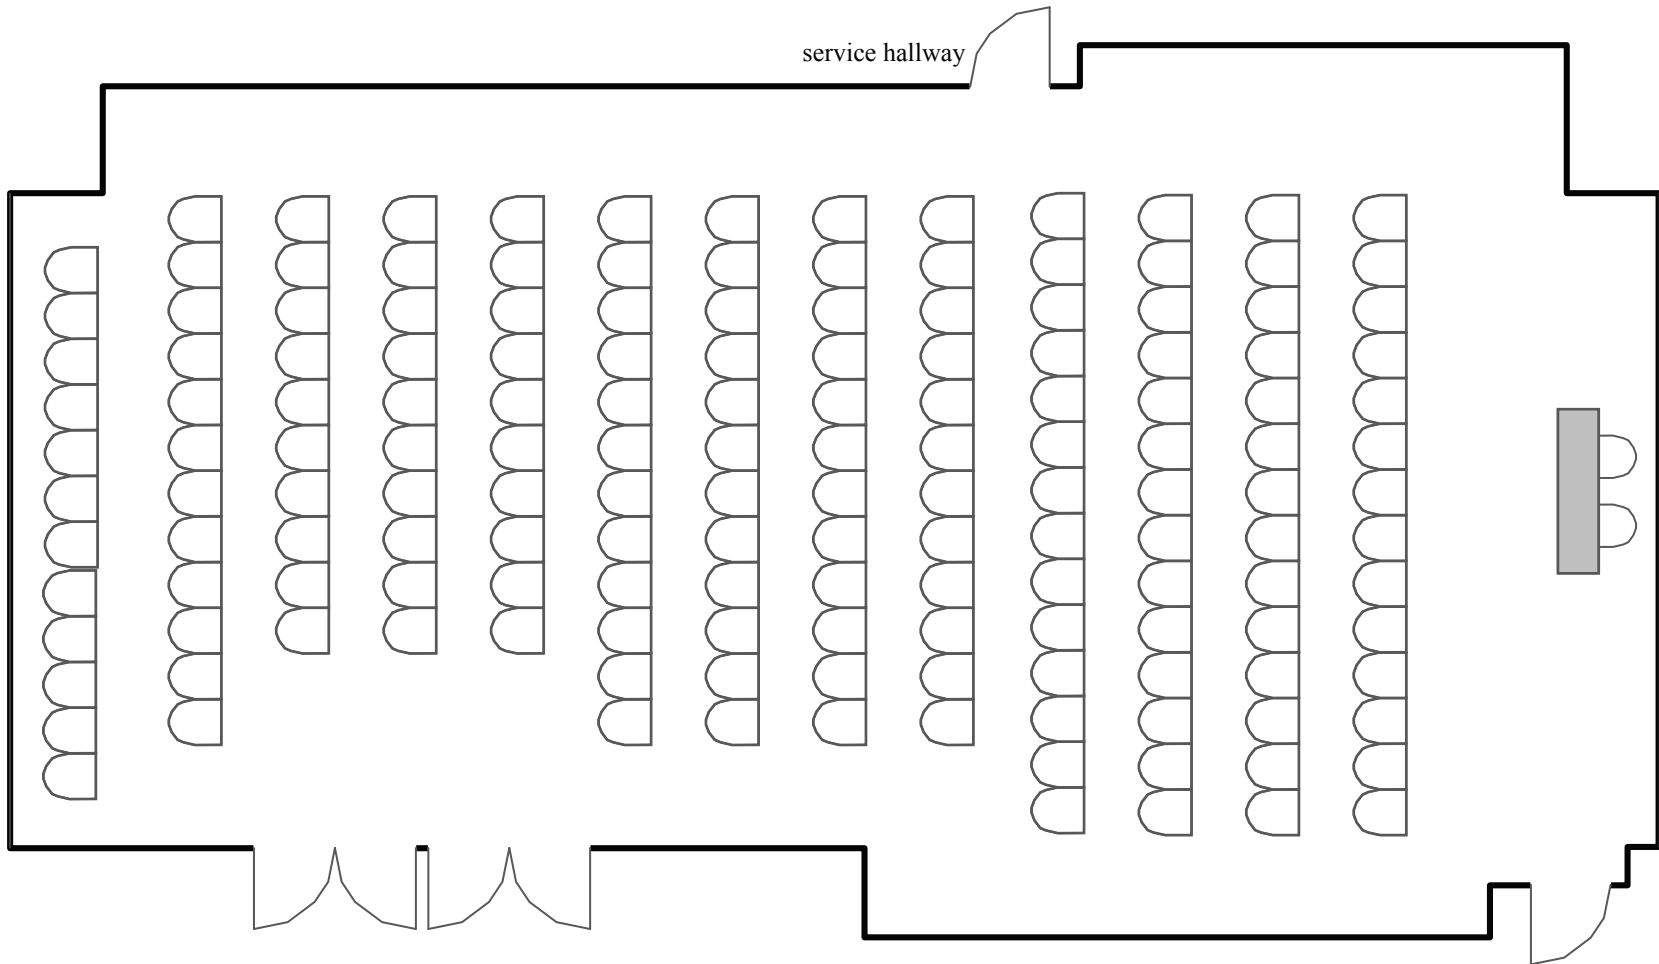

Convention Center

Like no place else™

Mesquite B

Theater Style
Seating for 160

service hallway